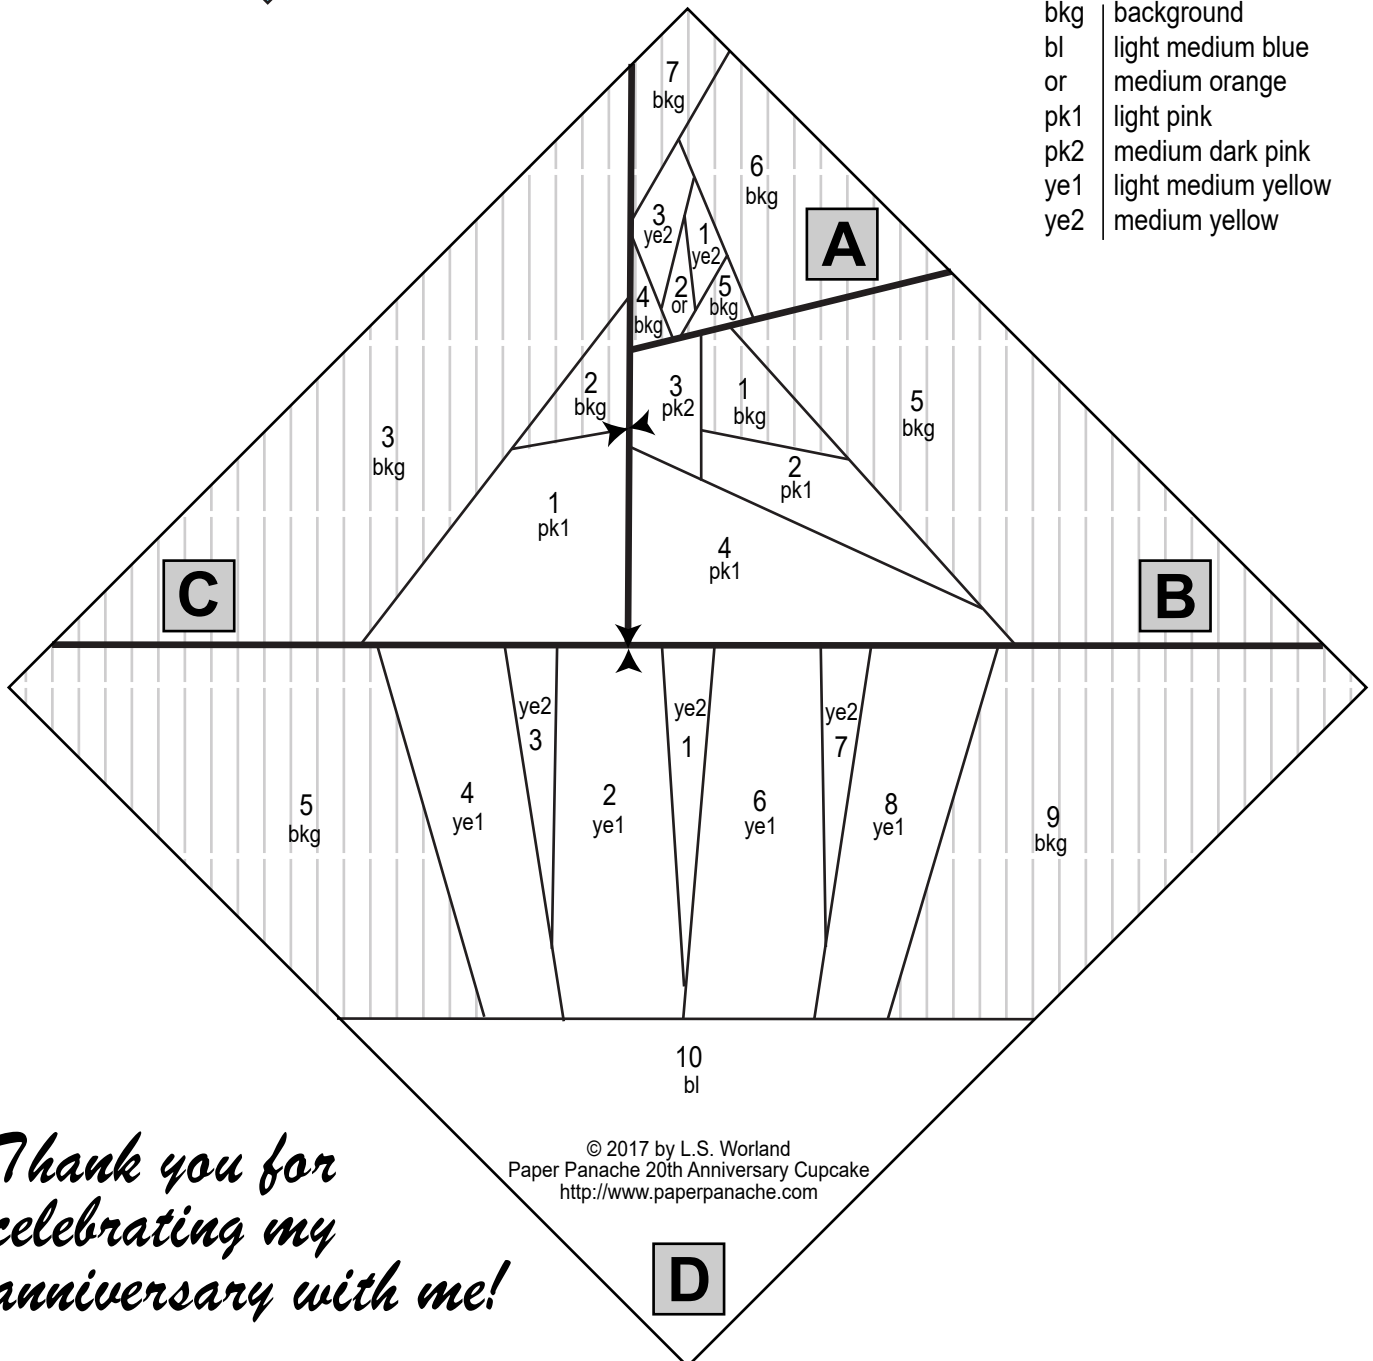

# Cupcake

PAPER-PIECED PATTERN

BY LINDA S. WORLAND

<http://www.paperpanache.com/>

7-1/16" point to point

A+B+C+D

Match seams where arrowheads meet.

- bkg | background
- bl | light medium blue
- or | medium orange
- pk1 | light pink
- pk2 | medium dark pink
- ye1 | light medium yellow
- ye2 | medium yellow