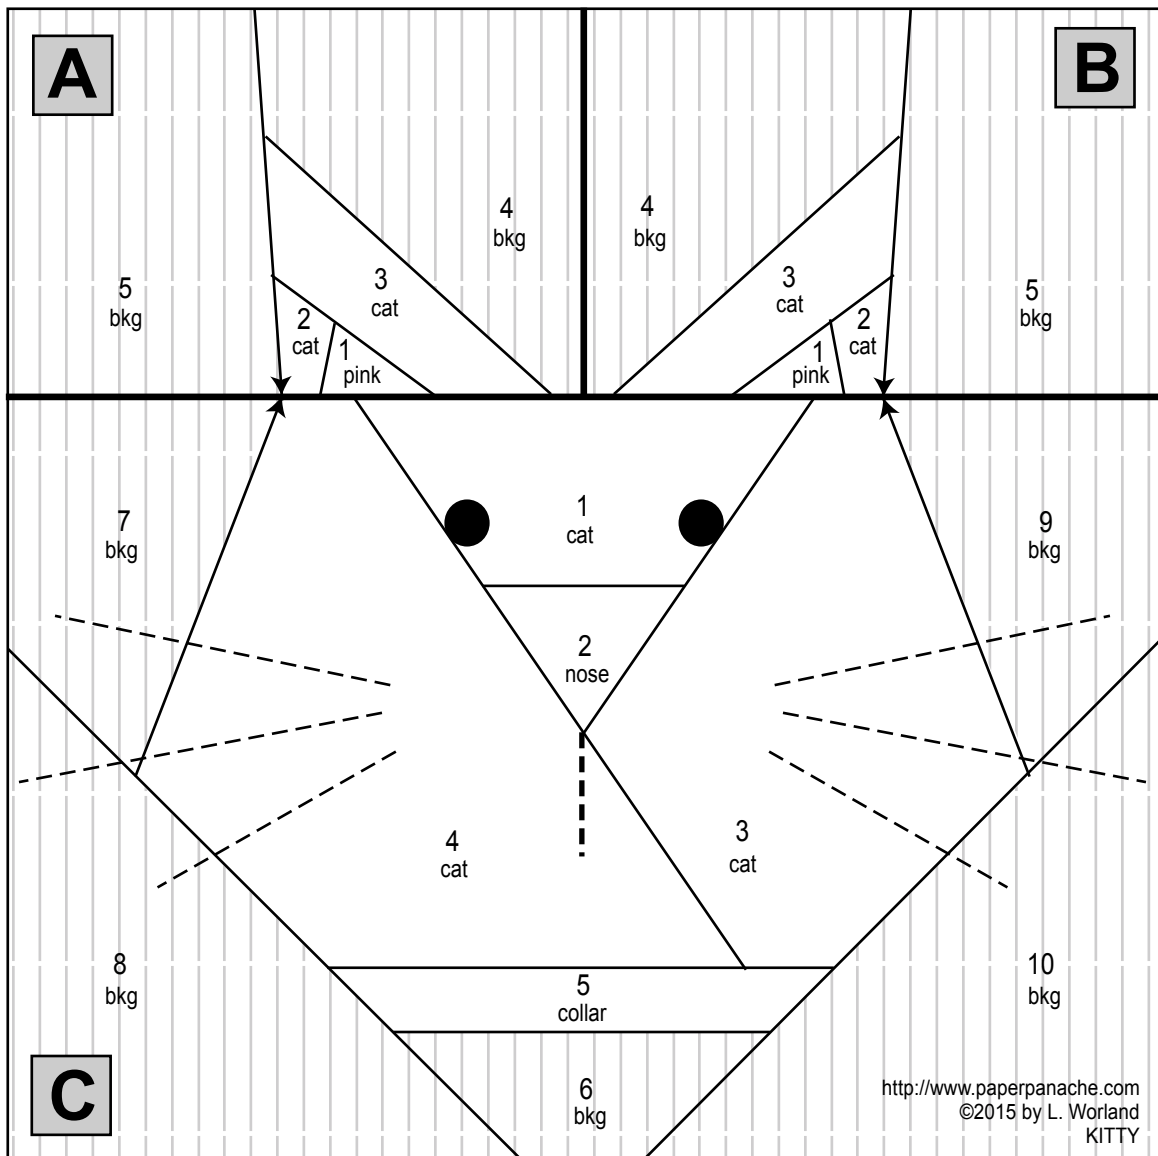

KITTY

PAPER-PIECED PATTERN
BY LINDA WORLAND

<http://www.paperpanache.com/>

6"x6" A+B+C

→✦← Match seams where
arrowheads meet.

bkg=background