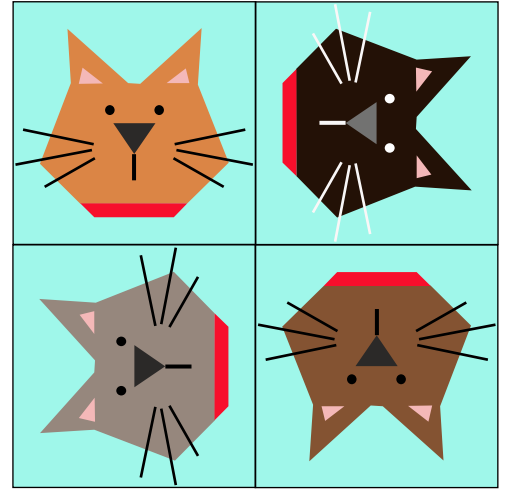

KITTY

PAPER-PIECED PATTERN
BY LINDA WORLAND

<http://www.paperpanache.com/>

6"x6" A+B+C

→✦← Match seams where
arrowheads meet.

bkg=background