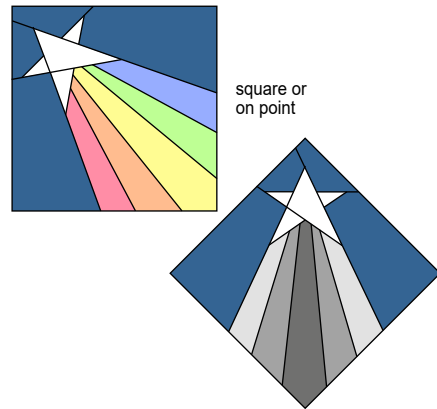

Shooting Star

by Linda S. Worland at Paper Panache
<https://www.paperpanache.com>

8"x8" | A+B+C

bkg	background (dark blue, black, gray)	} ...OR silvers ...OR golds ...OR your choice
wh	white	
pk	pastel pink	
or	pastel orange	
ye	pastel yellow	
gn	pastel green	
bl	pastel blue	

✦ Match seams where arrowheads meet.