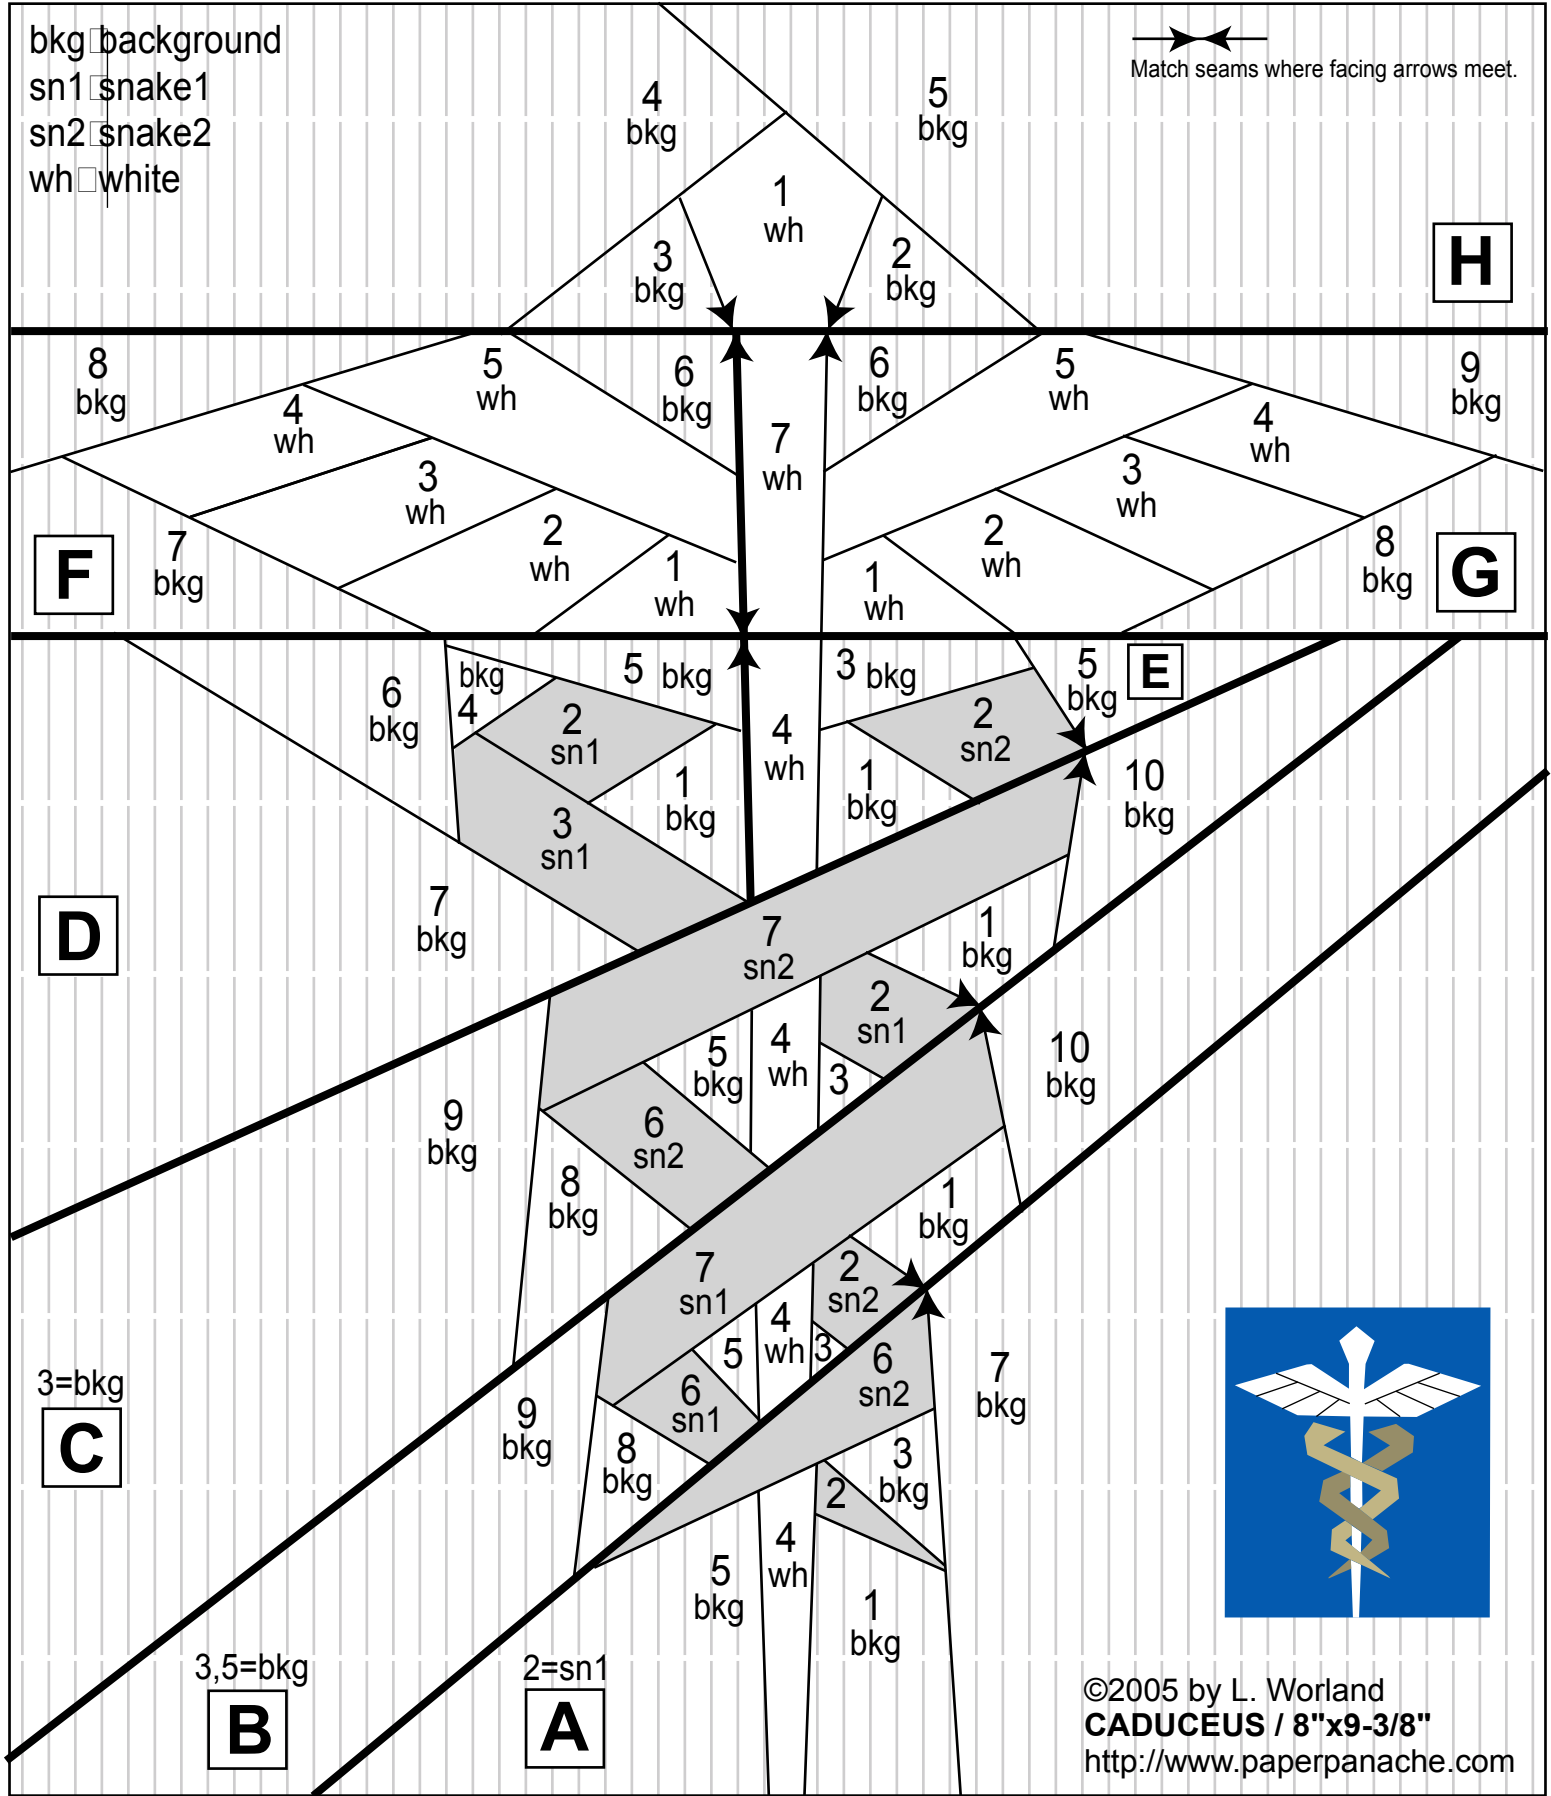

bkg □ background  
 sn1 □ snake1  
 sn2 □ snake2  
 wh □ white

Match seams where facing arrows meet.

©2005 by L. Worland  
**CADUCEUS / 8"x9-3/8"**  
<http://www.paperpanache.com>

# Caduceus

by Linda Worland  
 at Paper Panache  
<http://www.paperpanache.com>

8"x9-3/8"  
 (A+B+C) + (D+E) + (F+G) + H