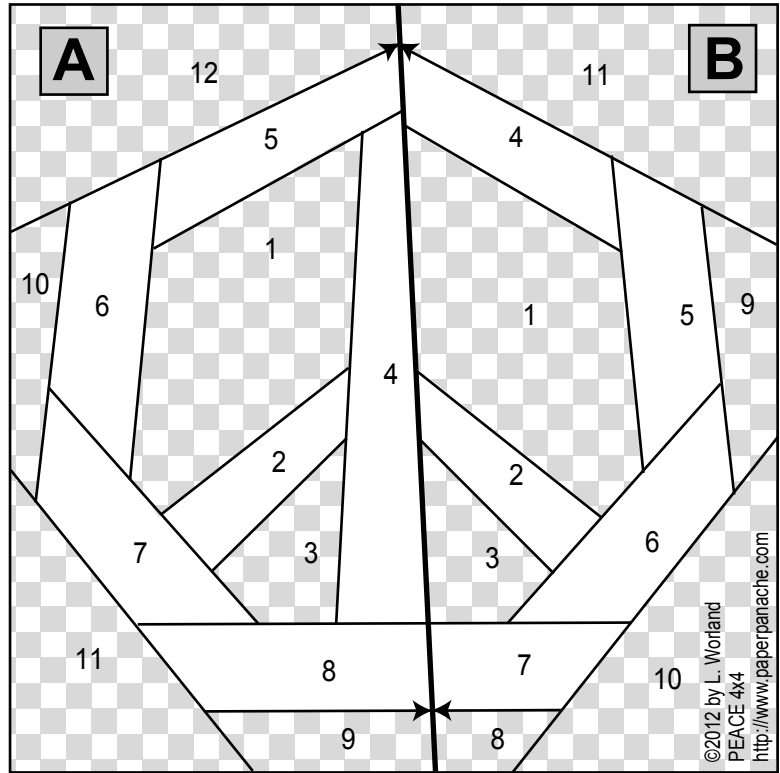

Peace

by Linda Worland at Paper Panache
<http://www.paperpanache.com>

4"x4" and 5"x5"

Match seams where facing arrows meet.

©2012 by L. Worland
 PEACE 4x4
<http://www.paperpanache.com>

For personal use only. Pattern may not be sold.

©2012 by L. Worland
 PEACE 5x5
<http://www.paperpanache.com>