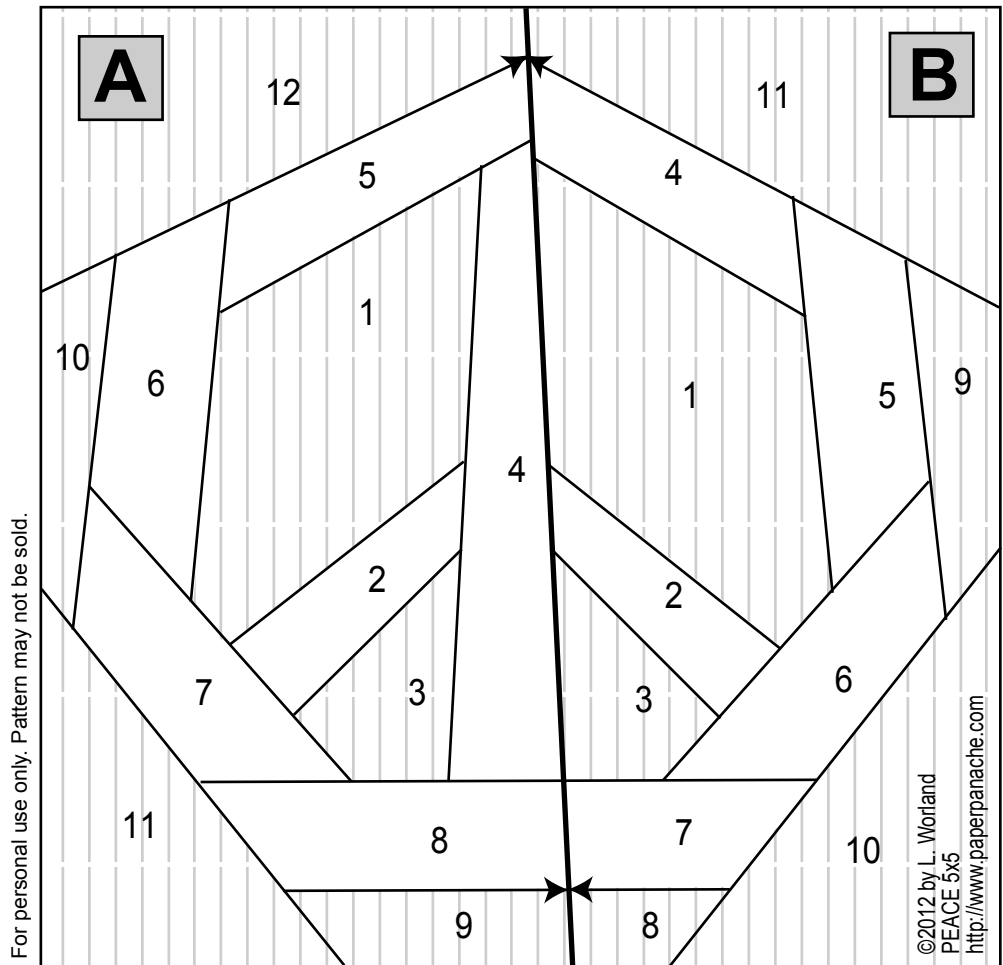

Peace

by Linda Worland at Paper Panache
<http://www.paperpanache.com>

4"x4" and 5"x5"

Match seams where facing arrows meet.

©2012 by L. Worland
 PEACE 4x4
<http://www.paperpanache.com>

For personal use only. Pattern may not be sold.

©2012 by L. Worland
 PEACE 5x5
<http://www.paperpanache.com>