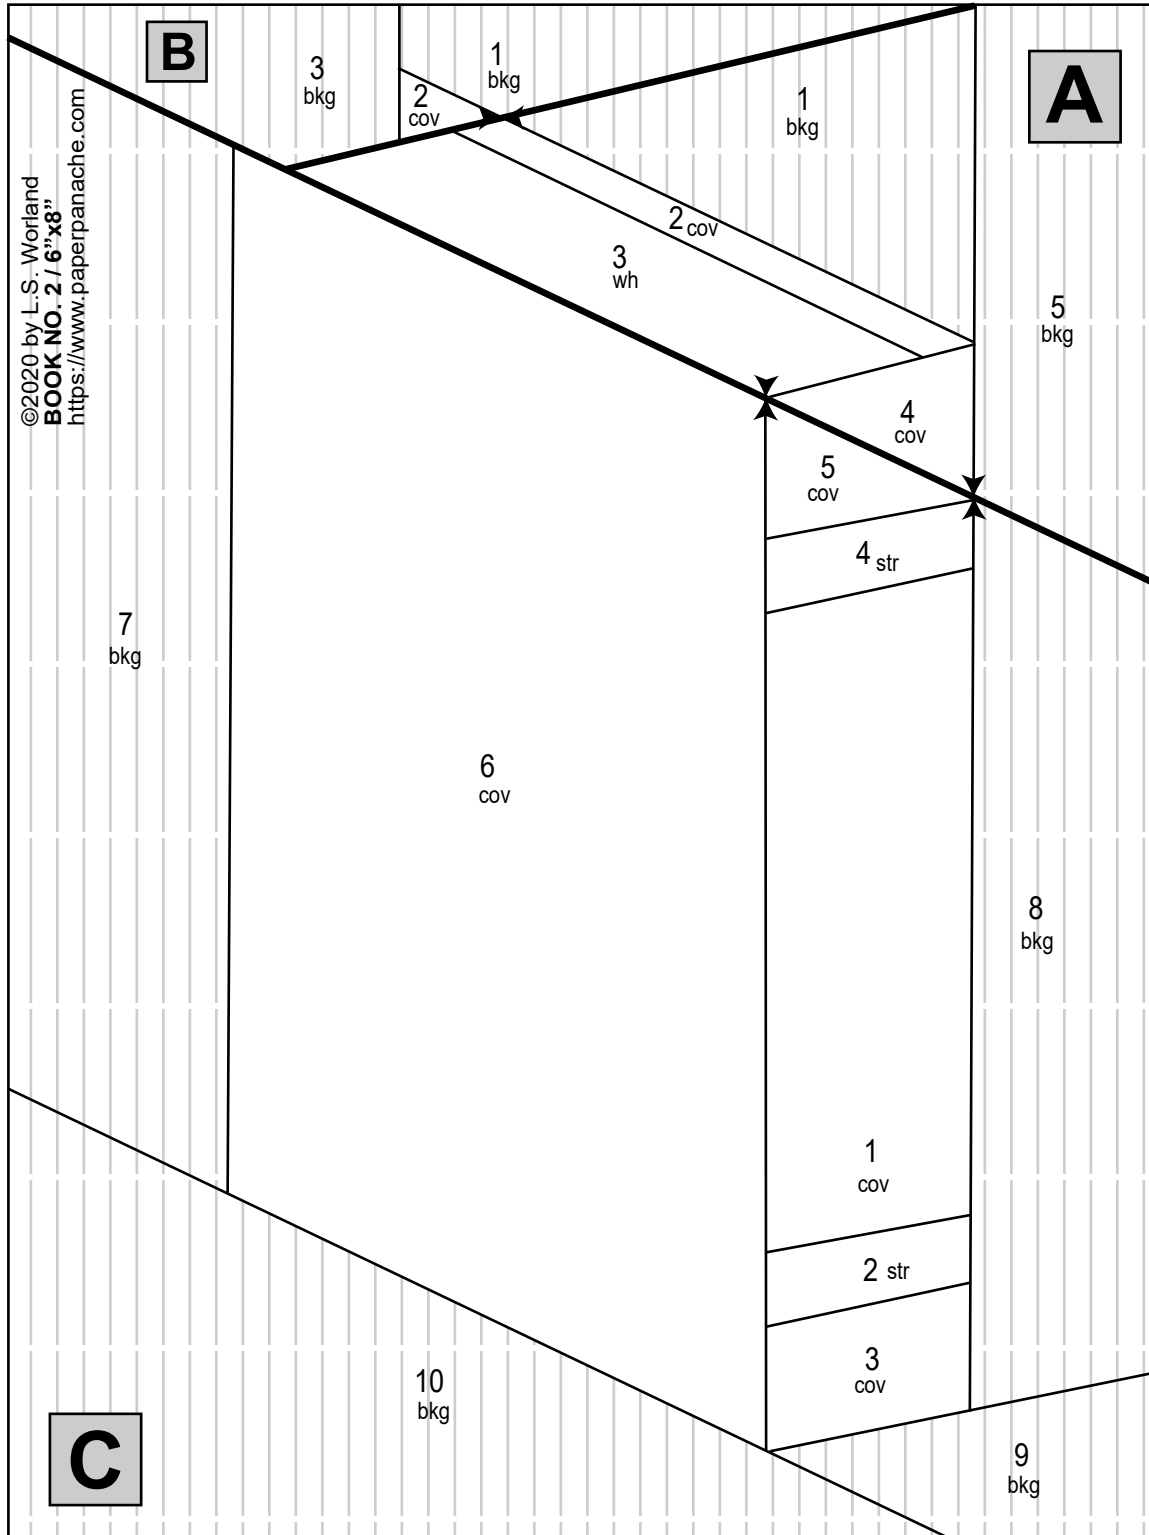

Book No. 2

by Linda Worland at Paper Panache
<https://www.paperpanache.com>

6"x8" | A+B+C

Match seams where facing arrows meet.

cov		book cover
bkg		background
str		stripes
wh		white