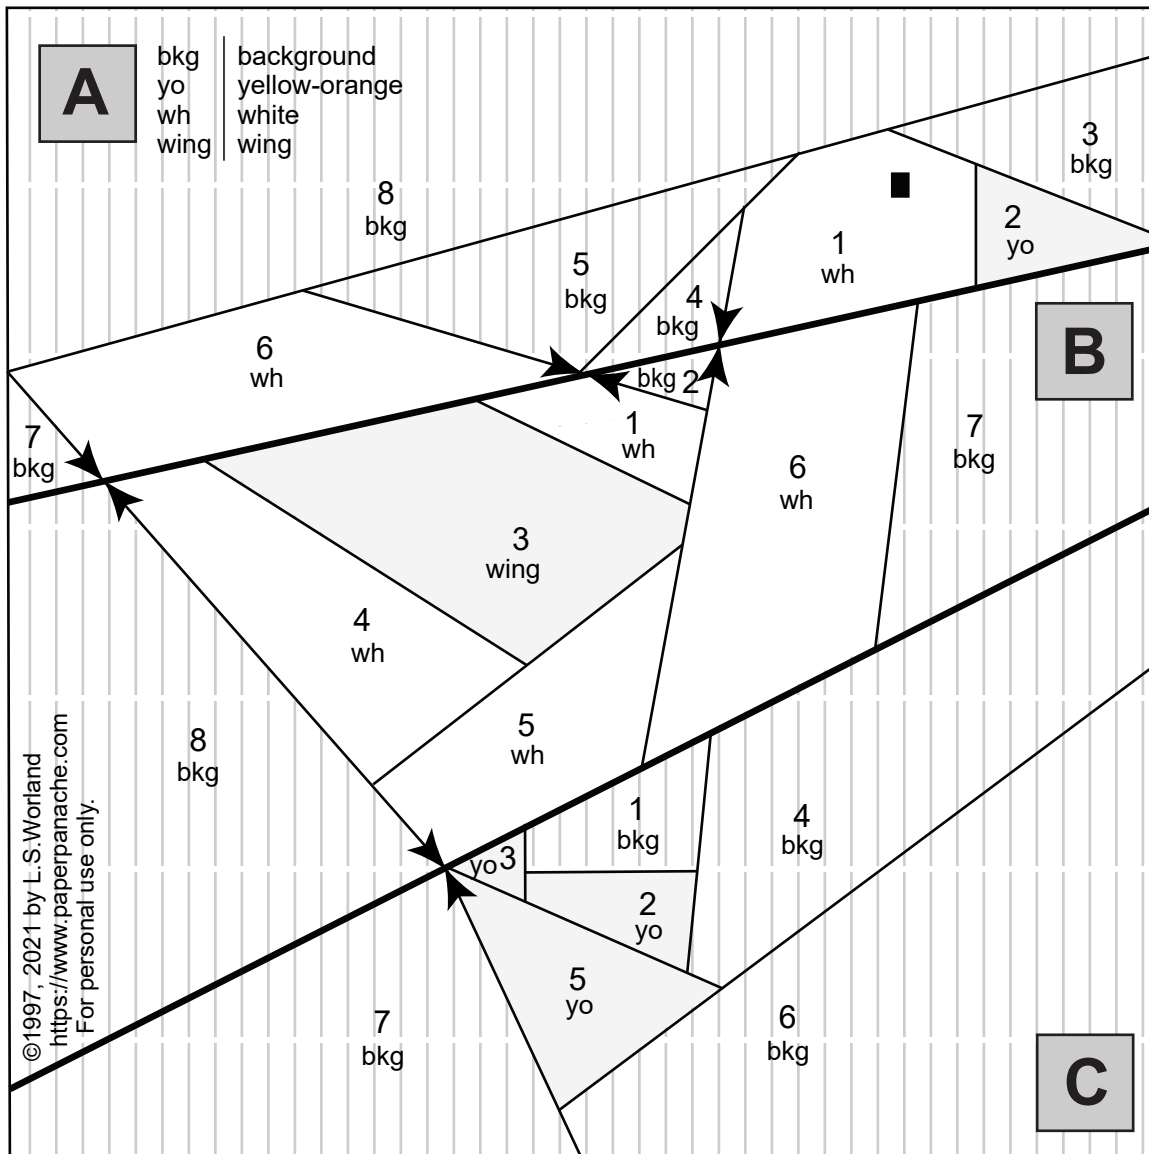

Match seams where facing arrows meet.

# Chuck the Duck

by Linda S. Worland at Paper Panache  
<https://www.paperpanache.com>

For personal use only.

6"x6" (A+B+C)

Match seams where facing arrows meet.

# Dickens the Chicken

by Linda S. Worland at Paper Panache  
<https://www.paperpanache.com>

For personal use only.

6"x6" (A+B+C+D) + (E+F)