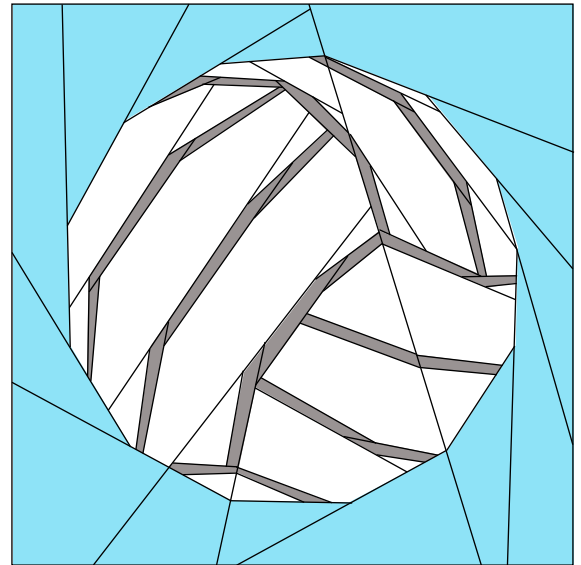

Volleyball

6"x 6"

A+B+C+D

PAPER-PIECED PATTERN
BY LINDA WORLAND

<http://www.paperpanache.com/>

Match seams where
arrowheads meet.

bg = background
gray stripes = dark gray
wh = white