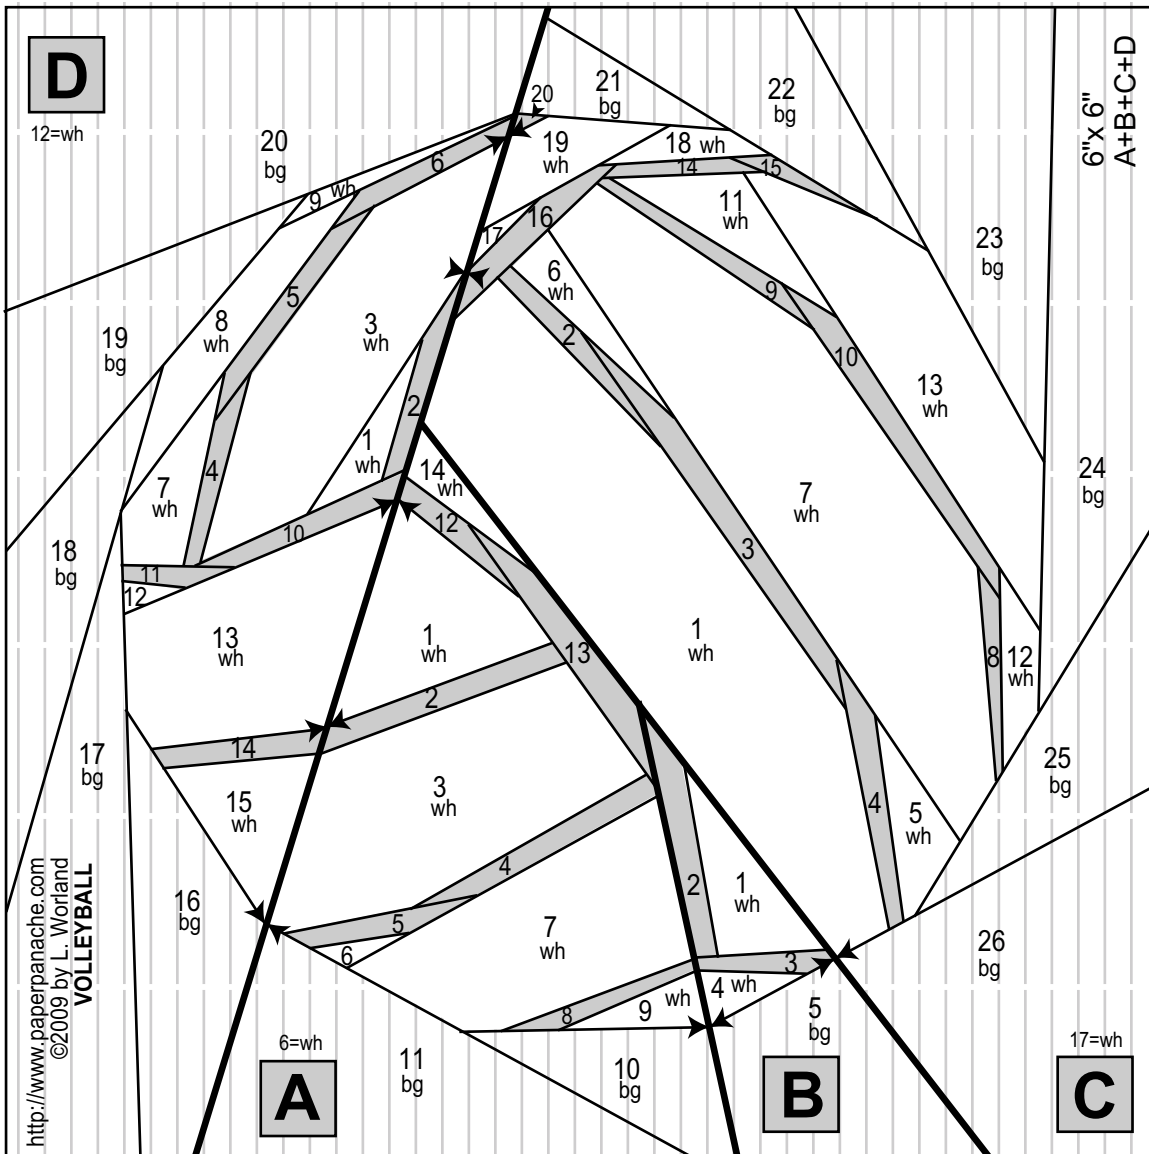

Volleyball

6"x 6"

A+B+C+D

PAPER-PIECED PATTERN
BY LINDA WORLAND

<http://www.paperpanache.com/>

Match seams where
arrowheads meet.

bg = background
gray stripes = dark gray
wh = white